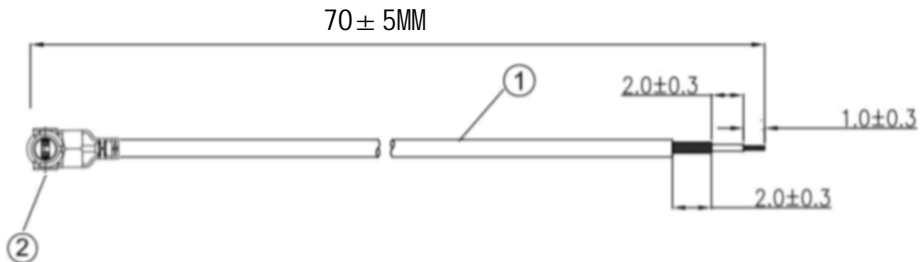

Kinghelm®

REVISIONS					
REV	NUMBER	DESCRIPTION	DWN	CHK	DATE
A		DESIGN			

- NOTES:
- ELECTRICAL:
 - VOLTAGE RATING:DCV 300V 10MS
 - CONDUCTANCE RESISTANCE: 3.0 OHM/MAX.
 - INSULATION RESISTANCE: 5.0M OHM/MIN.
 - THE CABLE SHOULD BE 100% ELECTRICAL TEST
 - IT SHOULD BE NO ANY OPEN/SHORT, MISWIRING AND INTERMITTENT FAILURES
 - MATERIAL:
 - SEE TABLE
 - ALL COMPONENTS ARE RoHS COMPLIANT.

ITEM NO.	PART NUMBER	DESCRIPTION	QTY.
②	接头	一代IPEX端子	1
①	同轴线	RG1.13白色线, OD: 1.13mm	AS

深圳市金航标电子有限公司 www.kinghelm.com.cn
 KH-IPEX-221-RG1.13-WH70 0755-28190160

ALL DIMENSION ARE IN MM	DRAWN Jamy	DATE 2020-06-15	一代IPEX TO OPEN RG1.13白色转接线
COMPUTER GENERATED IN SOLIDWORKS	ENG.		
DO NOT SCALE THIS DRAWING	MFG.		
PROJECTION	Q.A.		

CUSTOMER PIN:

GENERAL TOLERANCE FOR ANGLES	X.X X.XX X.XXX	SIZE	Number	REV	A
	± 1° ± 0.3 ± 0.25 ± 0.150	B			
SCALE: Free		TYPE		SHEET 1 OF 1	