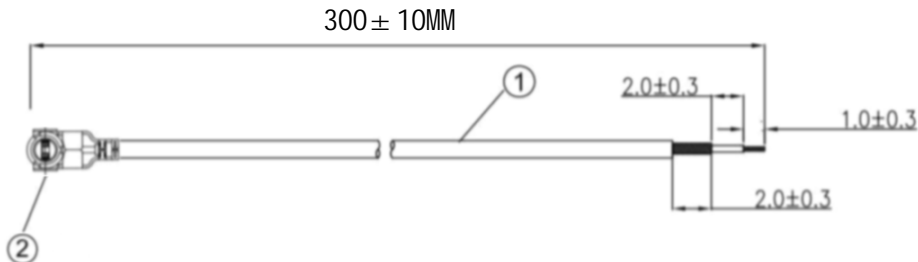

# Kinghelm®

REV		REVISIONS		
NUMBER	DESCRIPTION	DWN	CHK	DATE
A	DESIGN			

**NOTES:**

- ELECTRICAL:
  - VOLTAGE RATING:DCV 300V 10MS
  - CONDUCTANCE RESISTANCE: 3.0 OHM/MAX.
  - INSULATION RESISTANCE: 5.0M OHM/MIN.
  - THE CABLE SHOULD BE 100% ELECTRICAL TEST
  - IT SHOULD BE NO ANY OPEN/SHORT, MISWIRING AND INTERMITTENT FAILURES
- MATERIAL:
  - SEE TABLE
- ALL COMPONENTS ARE RoHS COMPLIANT.

ITEM NO.	PART NUMBER	DESCRIPTION	QTY.
②	接头	一代IPEX端子	1
①	同轴线	RG1.13白色线, OD: 1.13mm	AS
深圳市金航标电子有限公司		www.kinghelm.com.cn	
KH-IPEX4-221-RG1.13-WH300		0755-28190160	
ALL DIMENSION ARE IN MM	DRAWN Jamy	DATE 2020-06-15	一代IPEX TO OPEN RG1.13白色转接线
	ENG.		
COMPUTER GENERATED IN SOLIDWORKS	MFG.		
DO NOT SCALE THIS DRAWING	Q.A.		
PROJECTION	GENERAL TOLERANCE FOR ANGLES X.X X.XX X.XXX ± 1° ± 0.3 ± 0.25 ± 0.150		SIZE Number
			REV <b>A</b>
CUSTOMER PIN:	SCALE: Free	TYPE	SHEET 1 OF 1